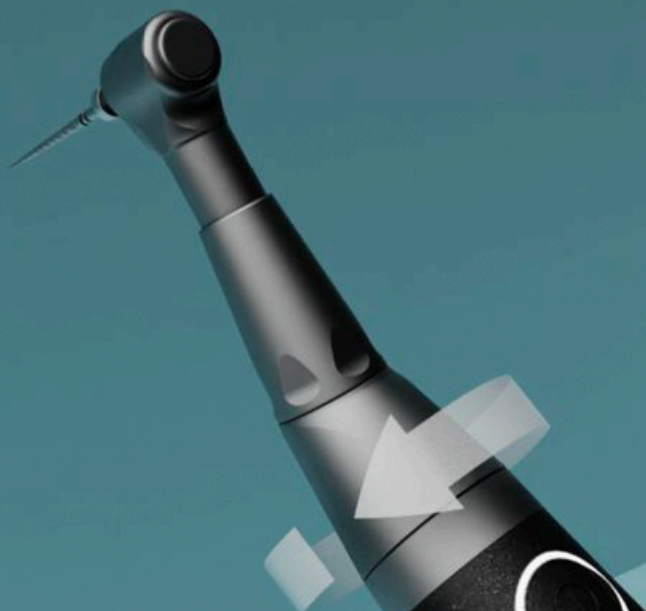

Transform your endodontic practice with
Statera vi, where precision meets innovation

Cordless Endo Motor with Integrated Apex Locator

Statera vi empowers you to achieve unparalleled results with Forumtec's patented **Balanced Force adaptive technique**, elevating to a new level of excellence

STATERA vi

Rotating 360° Contra Angle
for improved control and
ease of handling

High Resolution
Color Screen

High speed settings
ranging from 50 to
3200 RPM and torque
levels reaching up to
6.0 Ncm.

STATERA  **vi**

Precise measurements with Forumtec's integrated apex locator patented technology

Magnetic cradle with embedded power bank for automated wireless charging

Reciprocation motion with a 5° interval and adjustment range from 5° to 400°

STATERA  **vi**

Advanced features that empower you to achieve unparalleled results with confidence

Efficiency and Enhanced Safety

Utilizing Forumtec's patented technology, Statera vi provides unparalleled versatility, enabling you to utilize a wide range of files in Balanced Force reciprocation mode for efficient and safe canal preparation